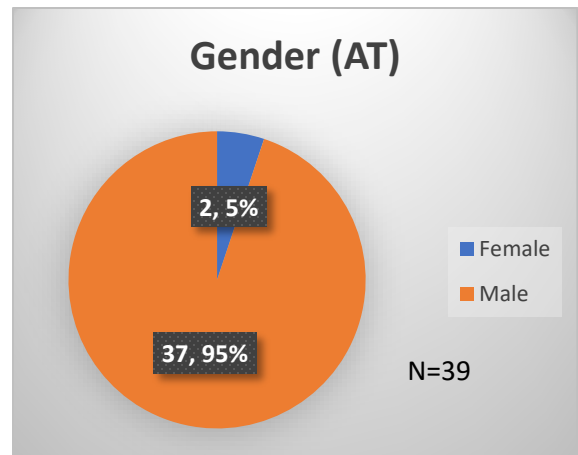

**Daily Data Dashboard – February 28, 2023**  
**Demographics for JTDC Population**  
**Tuesday Morning Midnight Count**

Total # of probation Involved youth<sup>1</sup>: 1,113

<sup>1</sup> Probation Active: Any youth who is pending sentencing with an active social history, has been formally placed on probation or supervision with Cook County Juvenile Probation on the date of the report.

\*Age, Gender and Race for Criminal Court population (N=1) is not represented in this report.

Data sources: cFive Supervisor – Probation Population and RMIS – JTDC Population

**Daily Data Dashboard – February 28, 2023**  
**Demographics for JTDC Population**  
**Tuesday Morning Midnight Count**