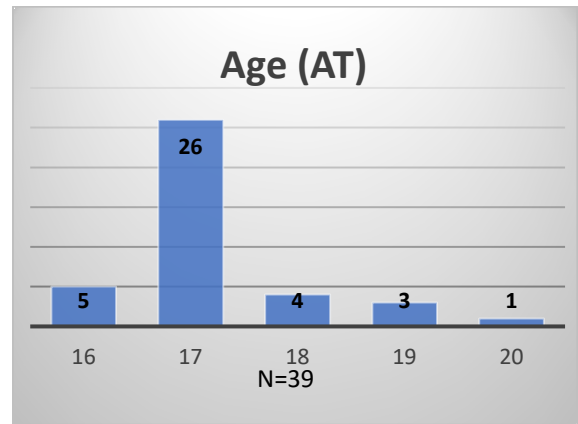

**Daily Data Dashboard – February 28, 2023**  
**Demographics for JTDC Population**  
**Tuesday Morning Midnight Count**

Total # of probation Involved youth<sup>1</sup>: 1,113

<sup>1</sup> Probation Active: Any youth who is pending sentencing with an active social history, has been formally placed on probation or supervision with Cook County Juvenile Probation on the date of the report.

\*Age, Gender and Race for Criminal Court population (N=1) is not represented in this report.

Data sources: cFive Supervisor – Probation Population and RMIS – JTDC Population

**Daily Data Dashboard – February 28, 2023**  
**Demographics for JTDC Population**  
**Tuesday Morning Midnight Count**