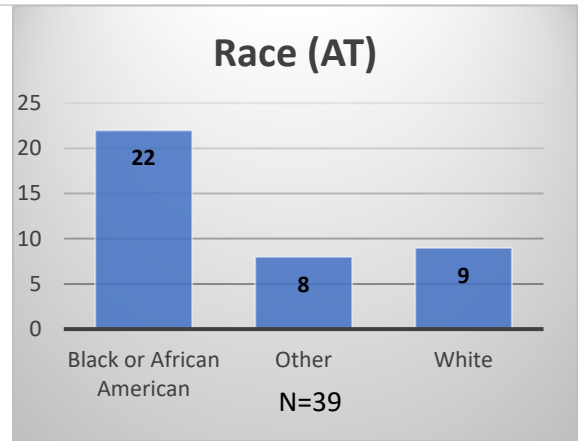

**Daily Data Dashboard – February 28, 2023**  
**Demographics for JTDC Population**  
**Tuesday Morning Midnight Count**

Total # of probation Involved youth<sup>1</sup>: 1,113

<sup>1</sup> Probation Active: Any youth who is pending sentencing with an active social history, has been formally placed on probation or supervision with Cook County Juvenile Probation on the date of the report.

\*Age, Gender and Race for Criminal Court population (N=1) is not represented in this report.

Data sources: cFive Supervisor – Probation Population and RMIS – JTDC Population

**Daily Data Dashboard – February 28, 2023**  
**Demographics for JTDC Population**  
**Tuesday Morning Midnight Count**