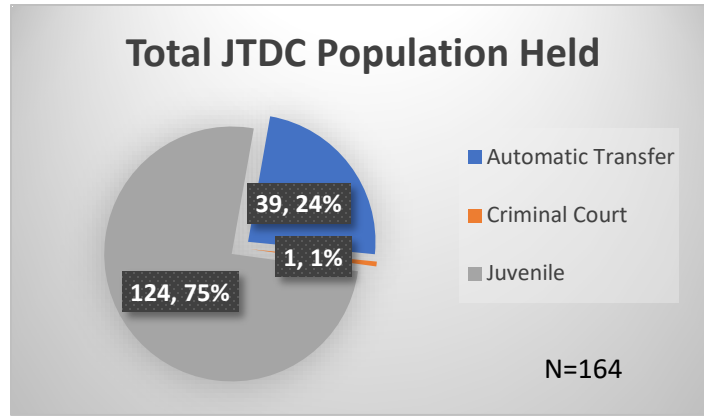

**Daily Data Dashboard – February 28, 2023**  
**Demographics for JTDC Population**  
**Tuesday Morning Midnight Count**

Total # of probation Involved youth<sup>1</sup>: 1,113

<sup>1</sup> Probation Active: Any youth who is pending sentencing with an active social history, has been formally placed on probation or supervision with Cook County Juvenile Probation on the date of the report.

\*Age, Gender and Race for Criminal Court population (N=1) is not represented in this report.

Data sources: cFive Supervisor – Probation Population and RMIS – JTDC Population

**Daily Data Dashboard – February 28, 2023**  
**Demographics for JTDC Population**  
**Tuesday Morning Midnight Count**