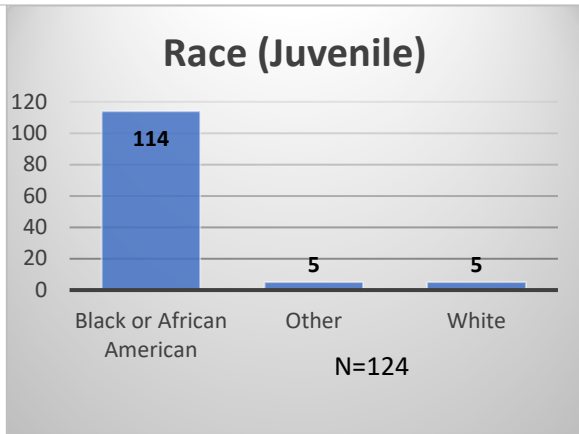

**Daily Data Dashboard – February 28, 2023**  
**Demographics for JTDC Population**  
**Tuesday Morning Midnight Count**

Total # of probation Involved youth<sup>1</sup>: 1,113

<sup>1</sup> Probation Active: Any youth who is pending sentencing with an active social history, has been formally placed on probation or supervision with Cook County Juvenile Probation on the date of the report.

\*Age, Gender and Race for Criminal Court population (N=1) is not represented in this report.

Data sources: cFive Supervisor – Probation Population and RMIS – JTDC Population

**Daily Data Dashboard – February 28, 2023**  
**Demographics for JTDC Population**  
**Tuesday Morning Midnight Count**