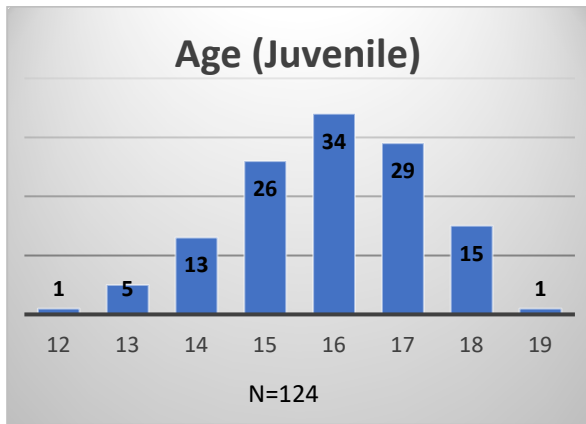

**Daily Data Dashboard – February 28, 2023**  
**Demographics for JTDC Population**  
**Tuesday Morning Midnight Count**

Total # of probation Involved youth<sup>1</sup>: 1,113

<sup>1</sup> Probation Active: Any youth who is pending sentencing with an active social history, has been formally placed on probation or supervision with Cook County Juvenile Probation on the date of the report.

\*Age, Gender and Race for Criminal Court population (N=1) is not represented in this report.

Data sources: cFive Supervisor – Probation Population and RMIS – JTDC Population

**Daily Data Dashboard – February 28, 2023**  
**Demographics for JTDC Population**  
**Tuesday Morning Midnight Count**