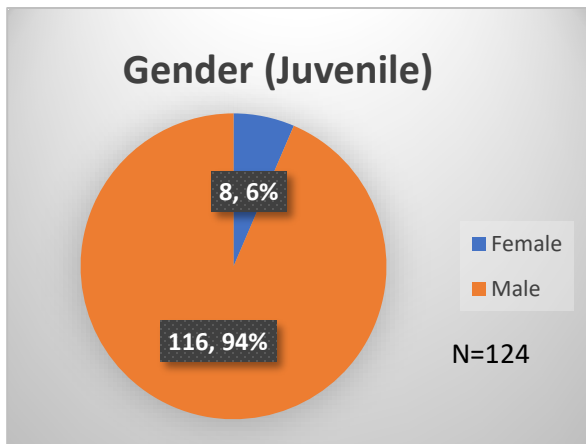

**Daily Data Dashboard – February 28, 2023**  
**Demographics for JTDC Population**  
**Tuesday Morning Midnight Count**

Total # of probation Involved youth<sup>1</sup>: 1,113

<sup>1</sup> Probation Active: Any youth who is pending sentencing with an active social history, has been formally placed on probation or supervision with Cook County Juvenile Probation on the date of the report.

\*Age, Gender and Race for Criminal Court population (N=1) is not represented in this report.

Data sources: cFive Supervisor – Probation Population and RMIS – JTDC Population

**Daily Data Dashboard – February 28, 2023**  
**Demographics for JTDC Population**  
**Tuesday Morning Midnight Count**